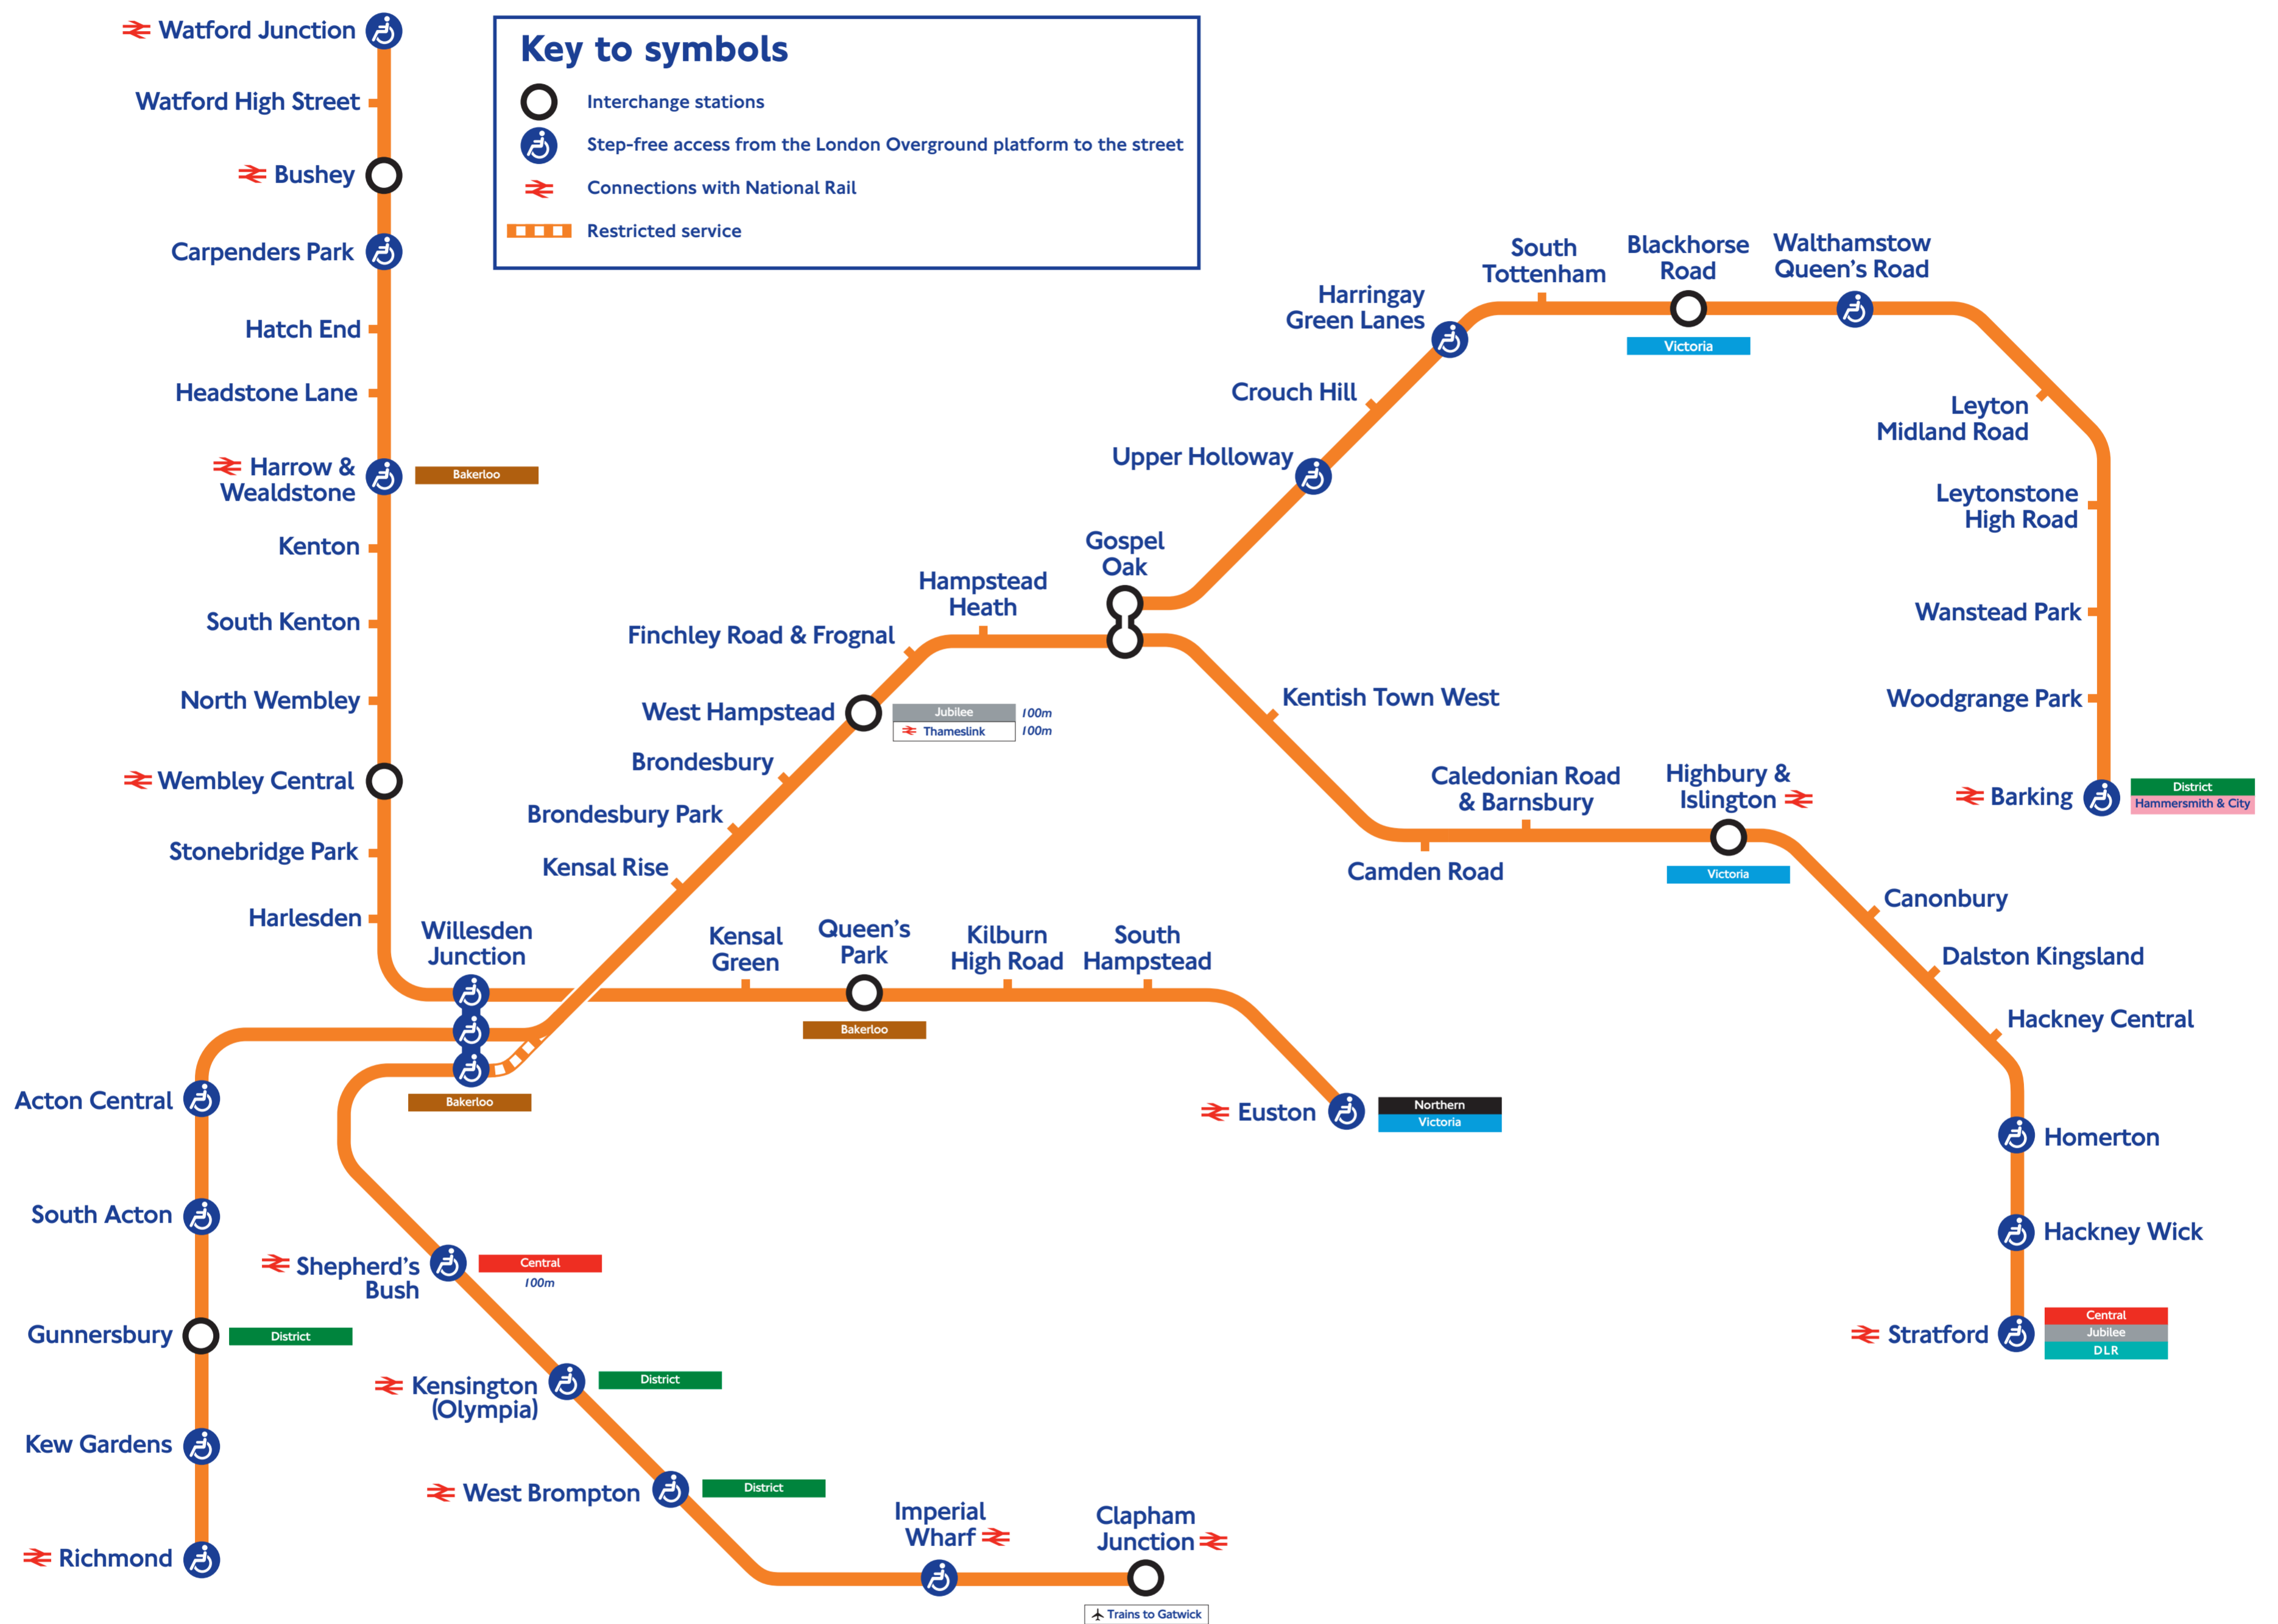

i Information

London Overground network map

Website
tfl.gov.uk

24 hour travel information
020 7222 1234

National Rail Enquiries
08457 48 49 50

MAYOR OF LONDON

Transport for London