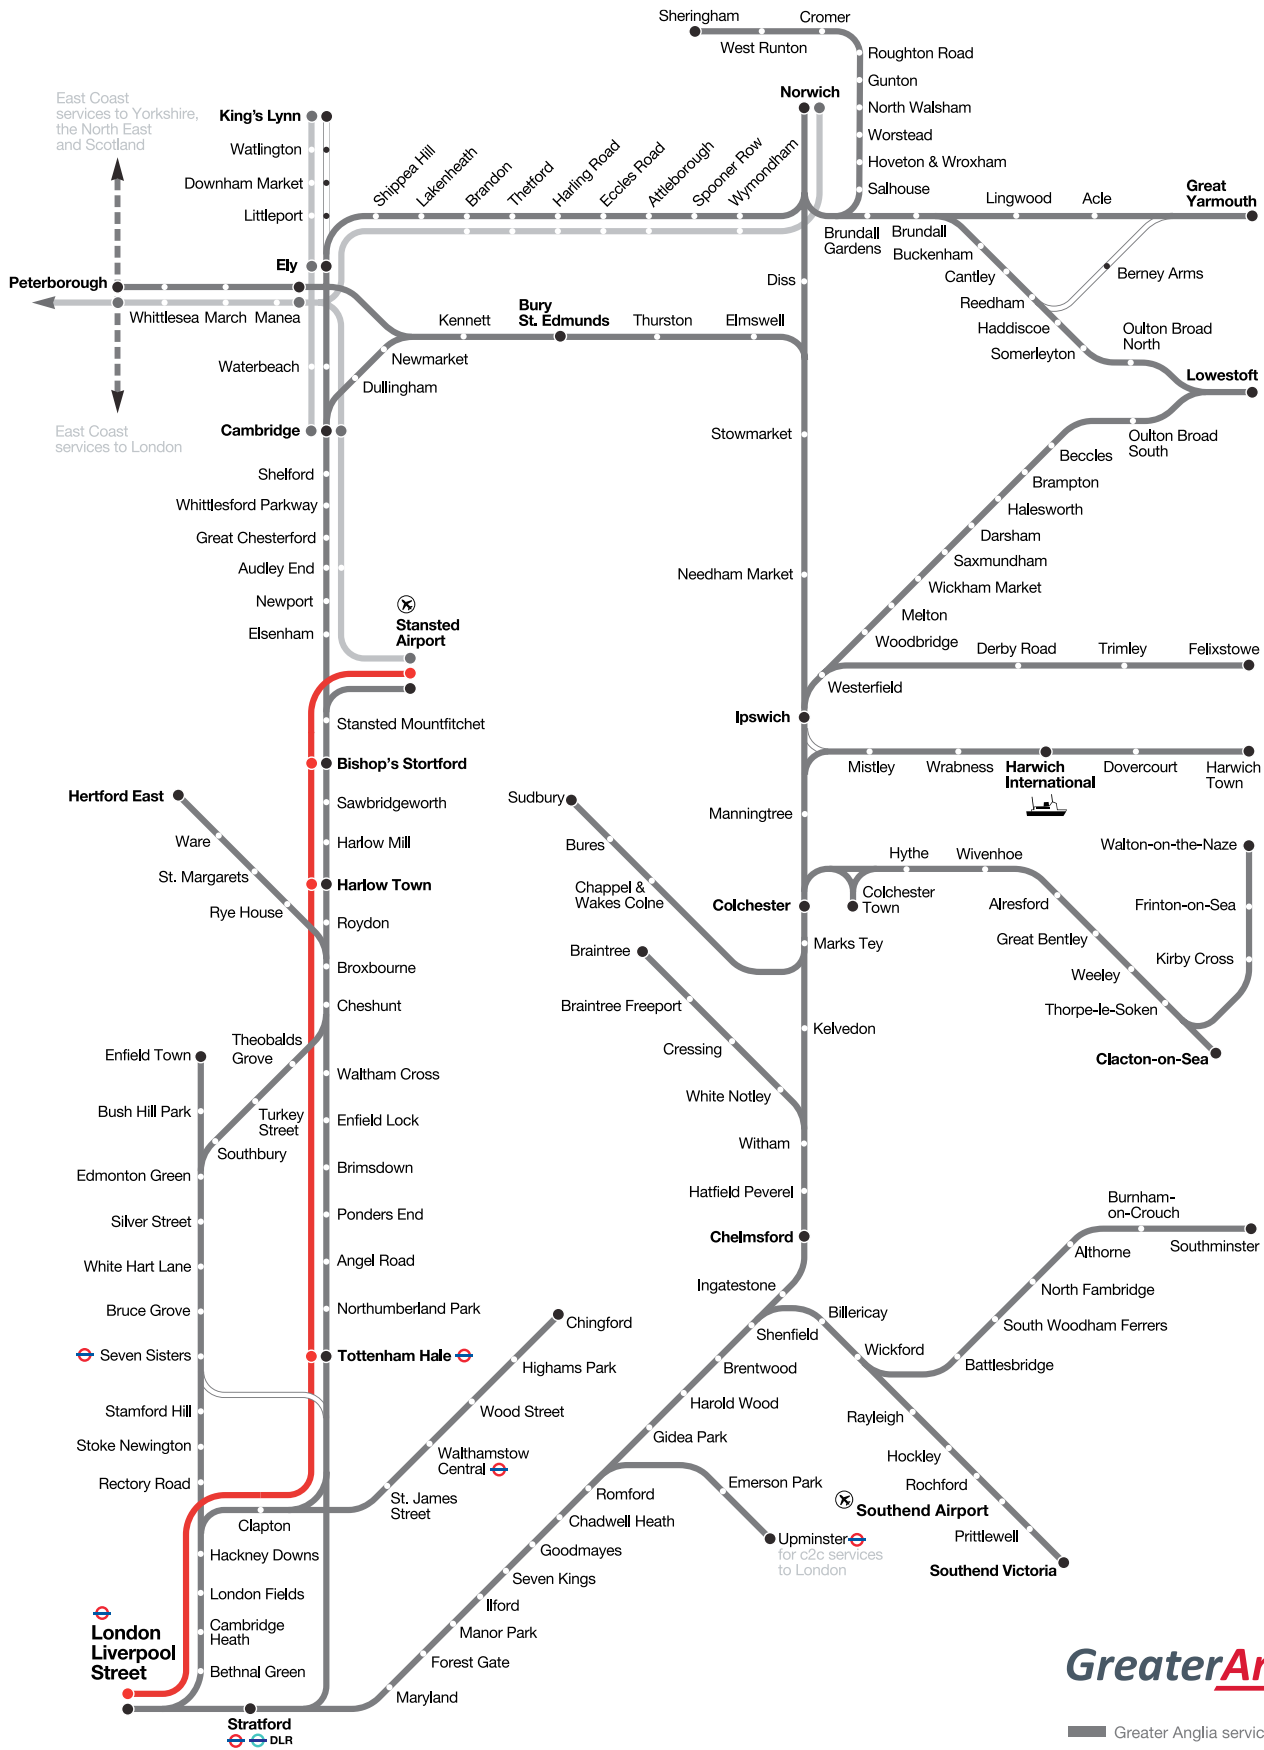

Route Map

GreaterAnglia

- Greater Anglia services
- Greater Anglia limited services
- East Coast services
- Stansted Express service
- Other operators' services
- Connection with London Underground
- DLR Docklands Light Railway