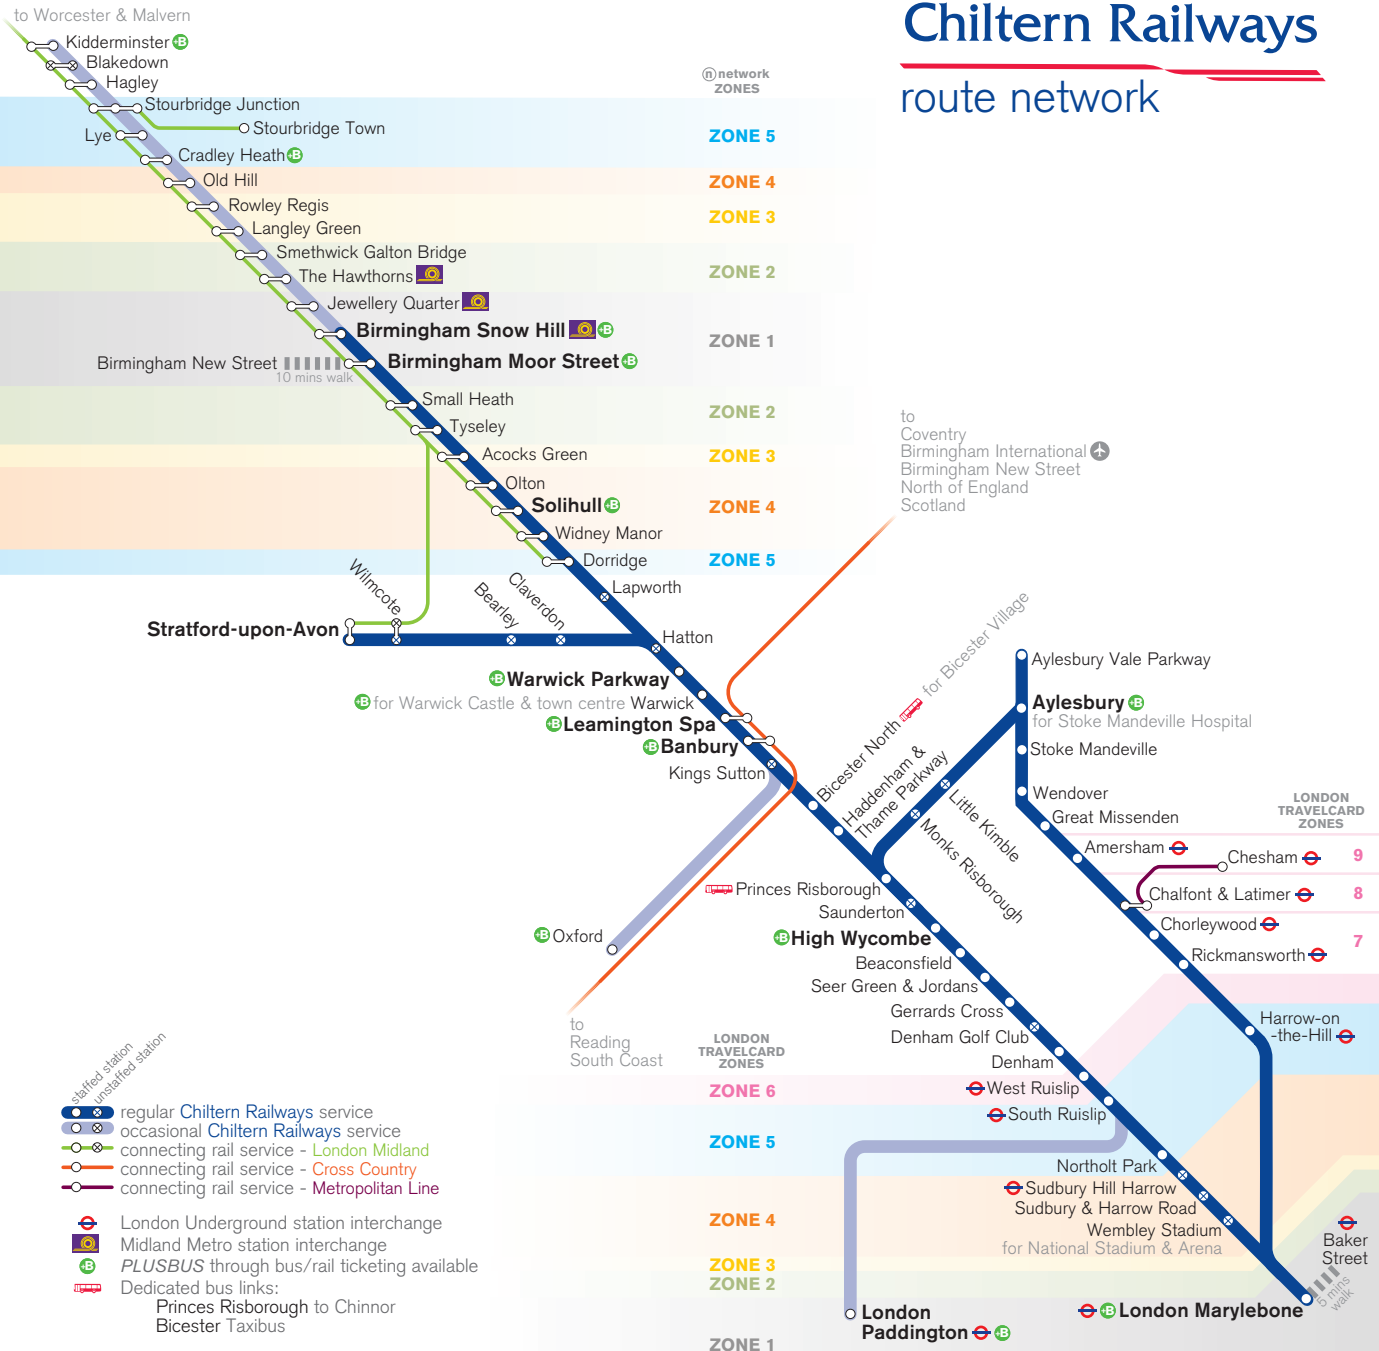

Chiltern Railways

route network

NB: Oyster Pay As You Go is only valid within London Travelcard Zones 1 to 9

see Onward Travel leaflet for details of bus links to and from all our stations